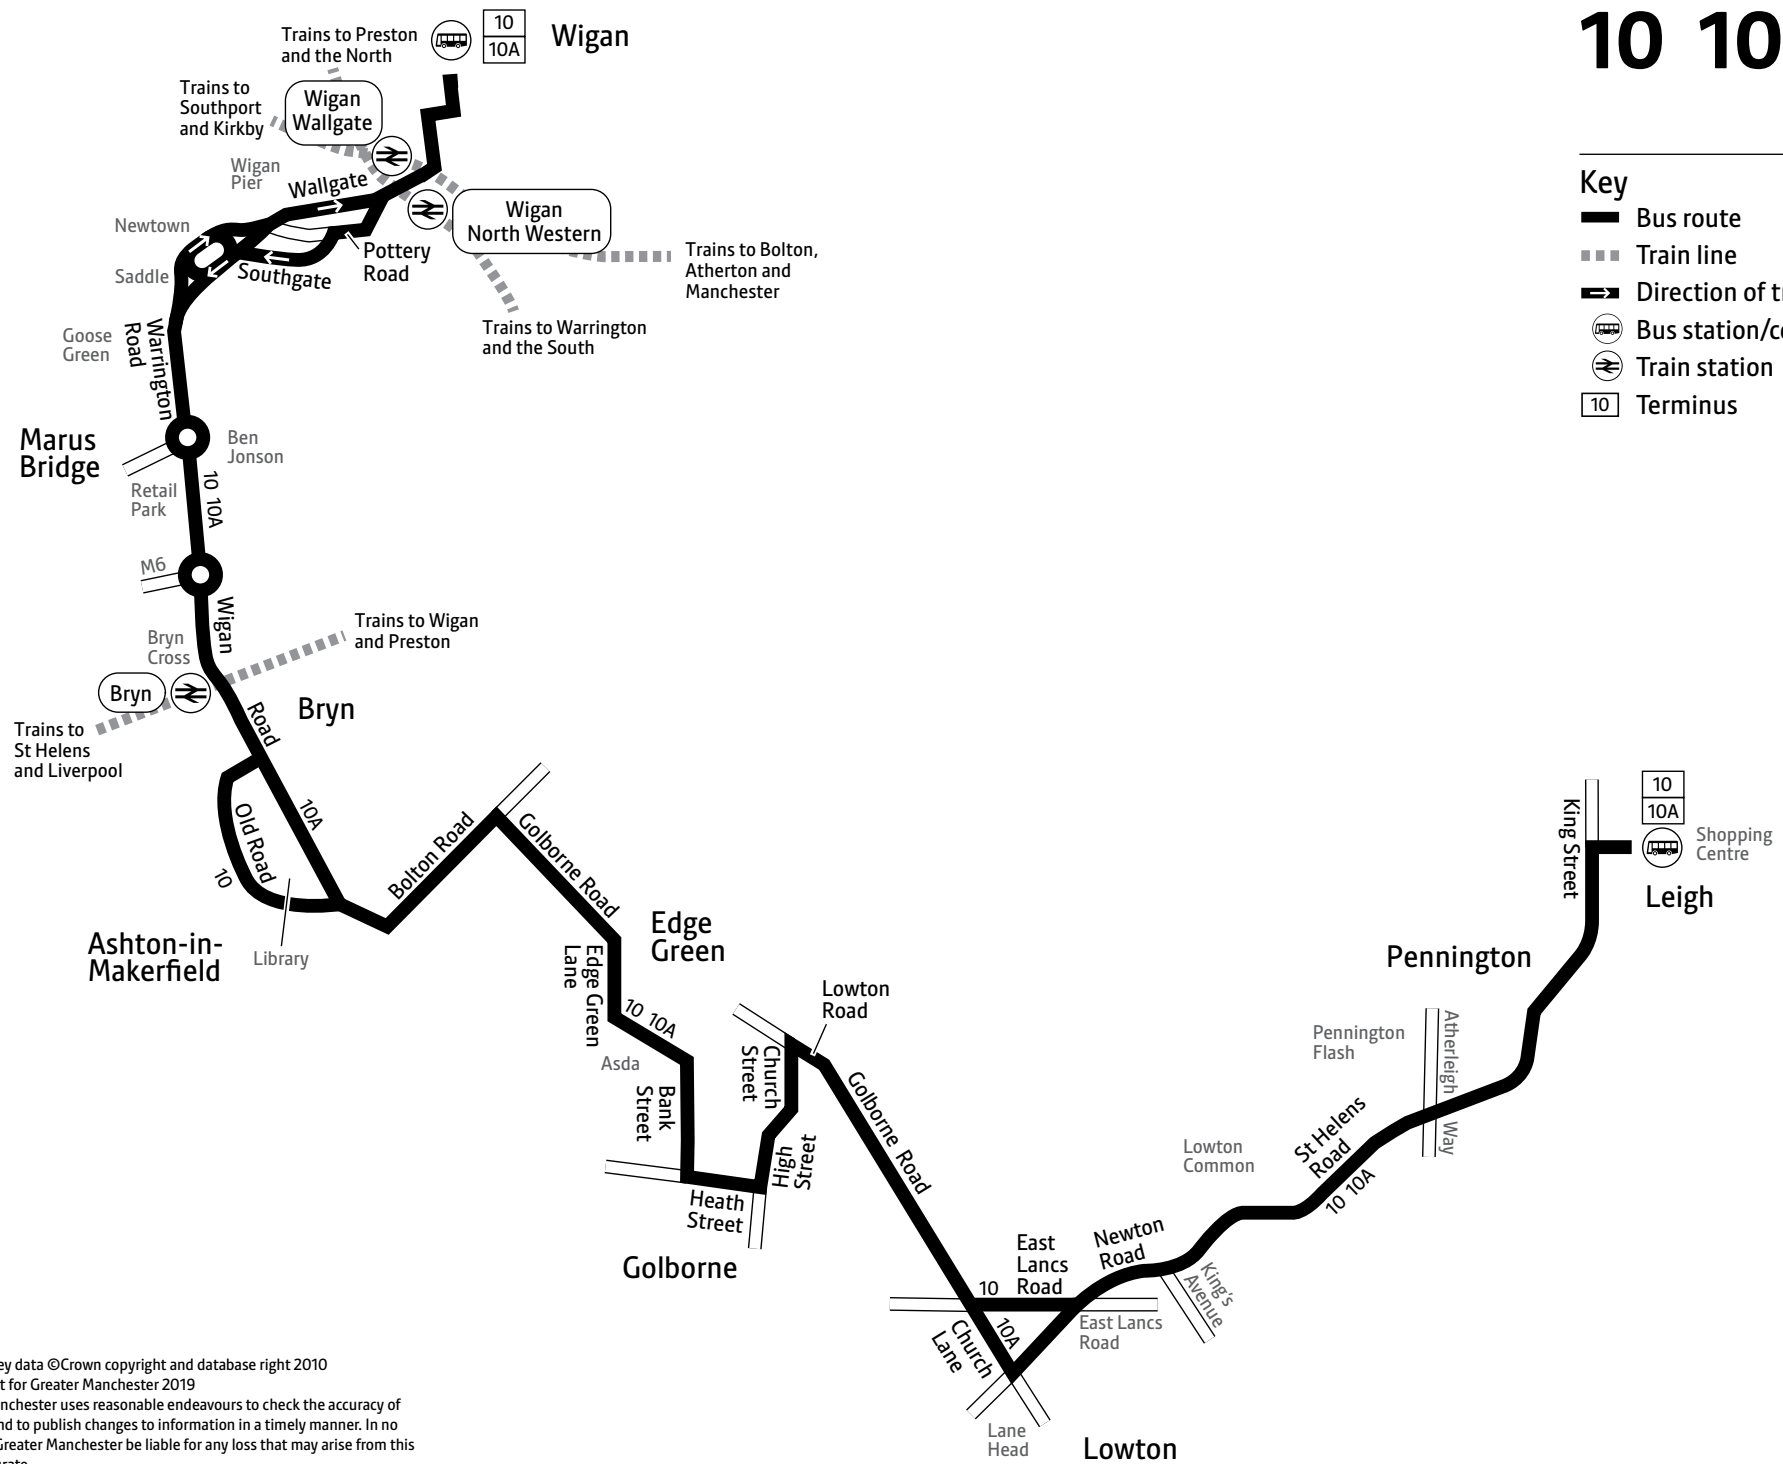

10 10A

Contains Ordnance Survey data ©Crown copyright and database right 2010
©0100022610 Transport for Greater Manchester 2019
Transport for Greater Manchester uses reasonable endeavours to check the accuracy of information published and to publish changes to information in a timely manner. In no event will Transport for Greater Manchester be liable for any loss that may arise from this information being inaccurate.