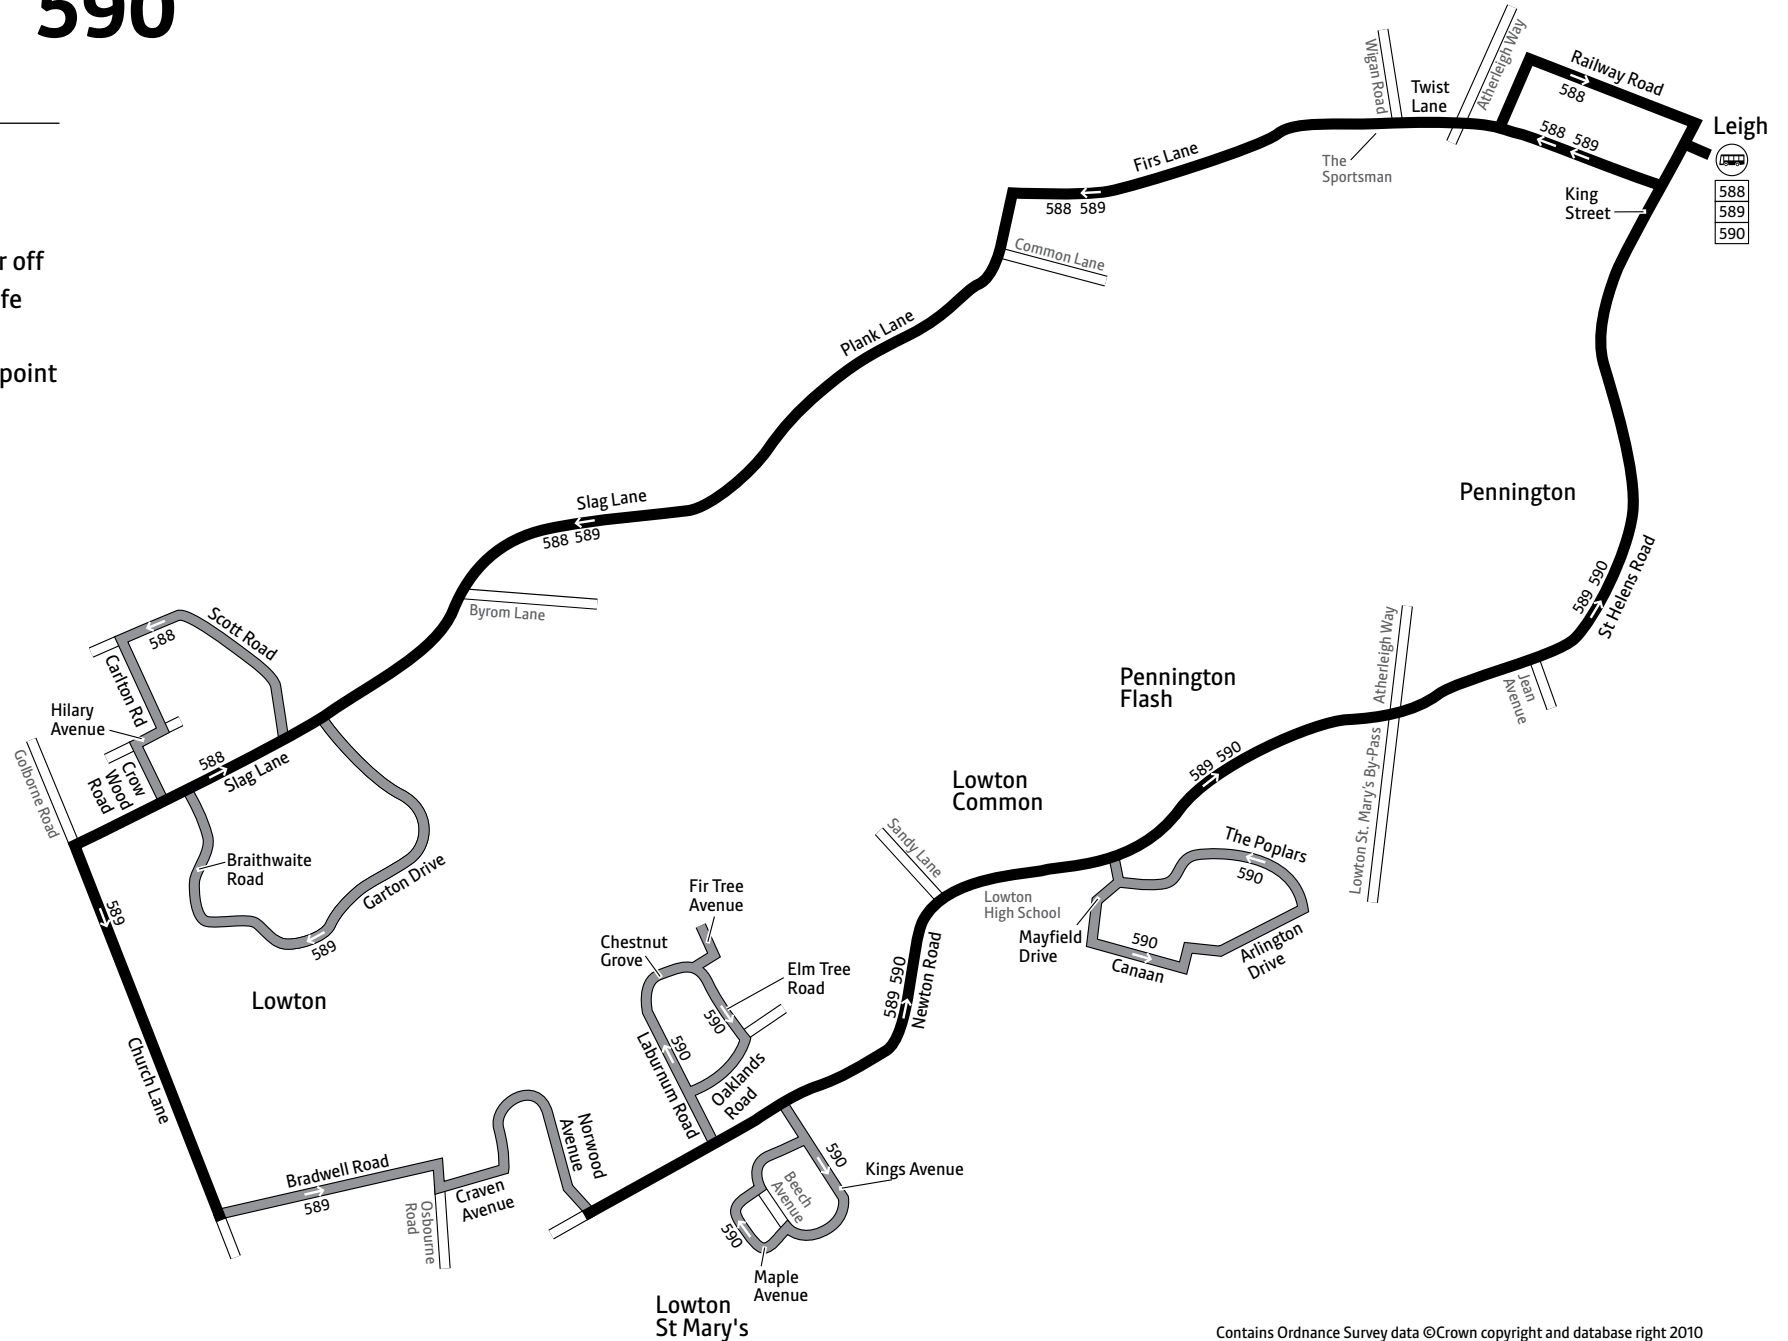

588 589 590

Key

- Bus route
- Hail and ride
- passengers can get on or off the bus wherever it is safe
- Direction of travel
- Bus station/connection point
- Terminus

Contains Ordnance Survey data ©Crown copyright and database right 2010
©0100022610 Transport for Greater Manchester 2019
Transport for Greater Manchester uses reasonable endeavours to check the accuracy of information published and to publish changes to information in a timely manner. In no event will Transport for Greater Manchester be liable for any loss that may arise from this information being inaccurate.